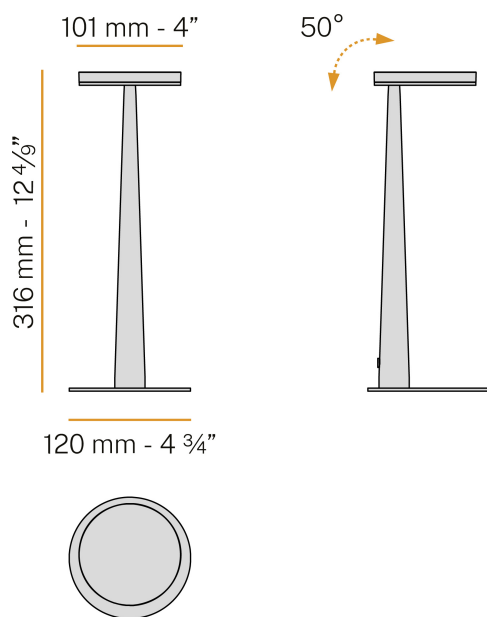

PANZERI

Bella

220-240V AC dimmable (Step DIM)

C05219.011.0509

Data sheet

CODE	C05219.011.0509
SYSTEM POWER CONSUMPTION	5W
EFFICACY	77.6lm/W
LIGHT SOURCE	LED
LIGHT SOURCE LIFETIME	L80 (B10) 70.000h
COLOUR TEMPERATURE	2700K Ra>90
LIGHT DISTRIBUTION	adjustable
POWER SUPPLY	220-240V AC
FREQUENCY	50/60Hz
ELECTRICAL CONFIGURATION	dimmable (Step DIM)
DRIVER	integrated included
NOMINAL LUMINOUS FLUX	460lm
LUMEN OUTPUT	388lm
EFFICIENCY	84.3%
WEIGHT	0,84 Kg
PROTECTION DEGREE	IP20
COLOUR TOLLERANCES	SDCM 3
PACKING DIMENSIONS (CM)	17,0 x 40,0 x 16,0

Table lighting fixture for interiors, with swivelling light beam.
 Pickled sheet metal bearing base in polyacrylic paint.
 Body in tapered steel tube in white, black, bronze, mat brass or titanium polyacrylic paint.
 Turned brass joint in polyacrylic paint.
 Die-cast aluminium structure in polyacrylic paint.
 Die-cast aluminium swivelling head in polyacrylic paint.
 Modelled acrylic diffuser with mat finish.
 Aluminium closing disk in polyacrylic paint.
 Push-button to adjust luminosity according to 5 levels of visual comfort.
 Equipped with a 1,4m (55,1") long power cable with jack connector and adapter plug.

Technical drawing

Polar diagram